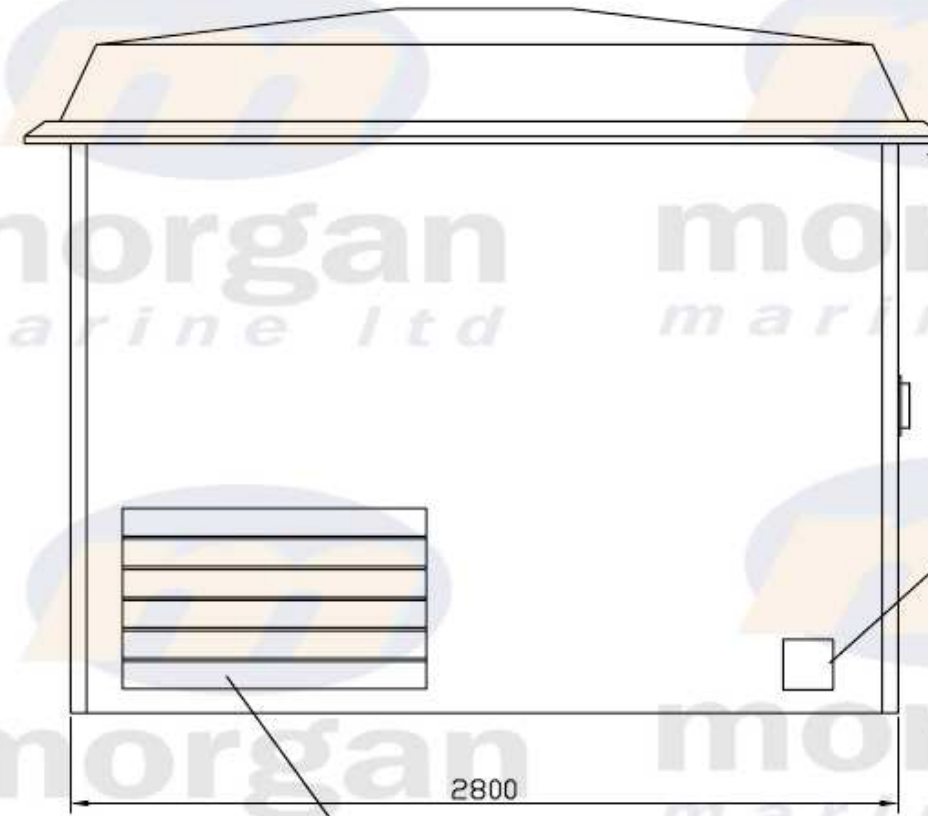

90 DEGREE DOOR STAYS (10/10 TYPE)

3 PAIRS OF BUTT HINGES 100 x 75 SECURED TO STEEL FRAMES

ESPAGNOLETTE LATCH FOR CUSTOMERS PADLOCK

RIGHT HAND DOOR FITTED WITH SHOOT BOLTS

ROOF OVERHUNG AT FRONT AND REAR TO PROVIDE HIGH LEVEL VENTILATION

GENERATOR CABLE HATCH 170 x 170 mm

3 OFF LOUVRED VENT BLOCKS 1035 x 616 TO PROVIDE LOW LEVEL VENTILATION (1 EACH SIDE, 1 IN BACK)

6 OFF GROUND FIXING BRACKETS, DRILLED FOR M12 PARABOLTS

DOUBLE DOORS 2500