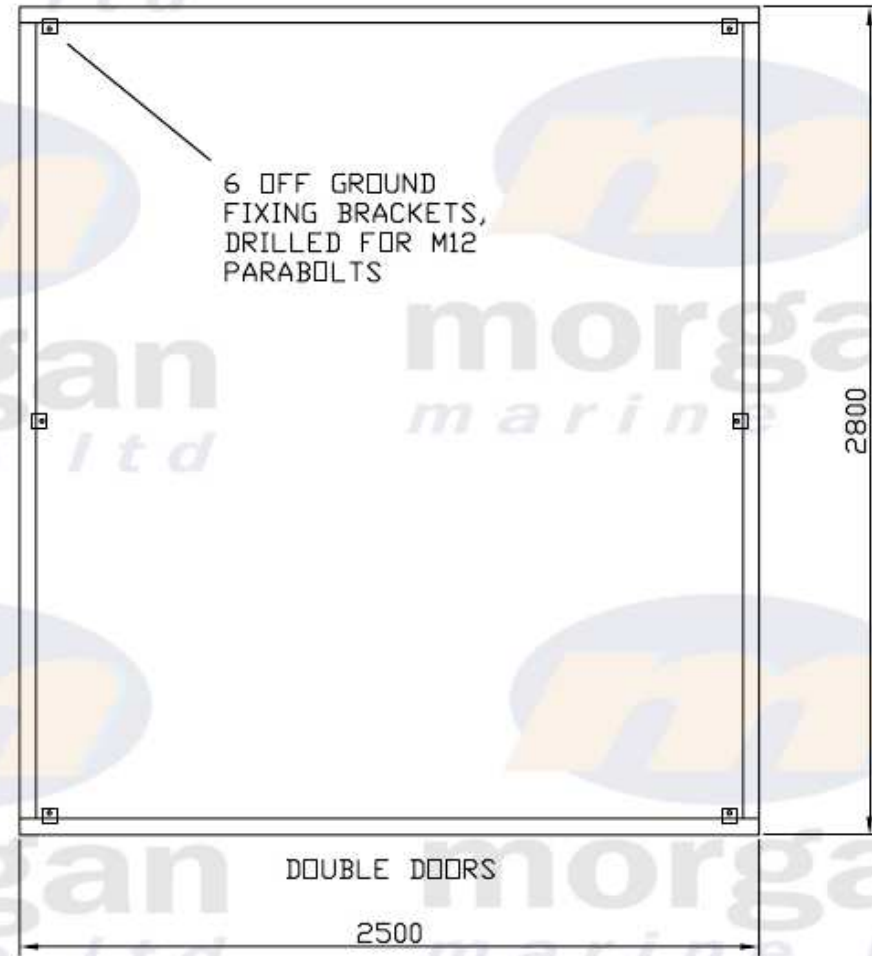

90 DEGREE DOOR STAYS (10/10 TYPE)

3 PAIRS OF BUTT HINGES 100 x 75 SECURED TO STEEL FRAMES

ESPAGNOLETTE LATCH FOR CUSTOMERS PADLOCK

RIGHT HAND DOOR FITTED WITH SHOOT BOLTS

ROOF OVERHUNG AT FRONT AND REAR TO PROVIDE HIGH LEVEL VENTILATION

GENERATOR CABLE HATCH 170 x 170 mm

3 OFF LOUVRED VENT BLOCKS 1035 x 616 TO PROVIDE LOW LEVEL VENTILATION (1 EACH SIDE, 1 IN BACK)

6 OFF GROUND FIXING BRACKETS, DRILLED FOR M12 PARABOLTS

DOUBLE DOORS 2500