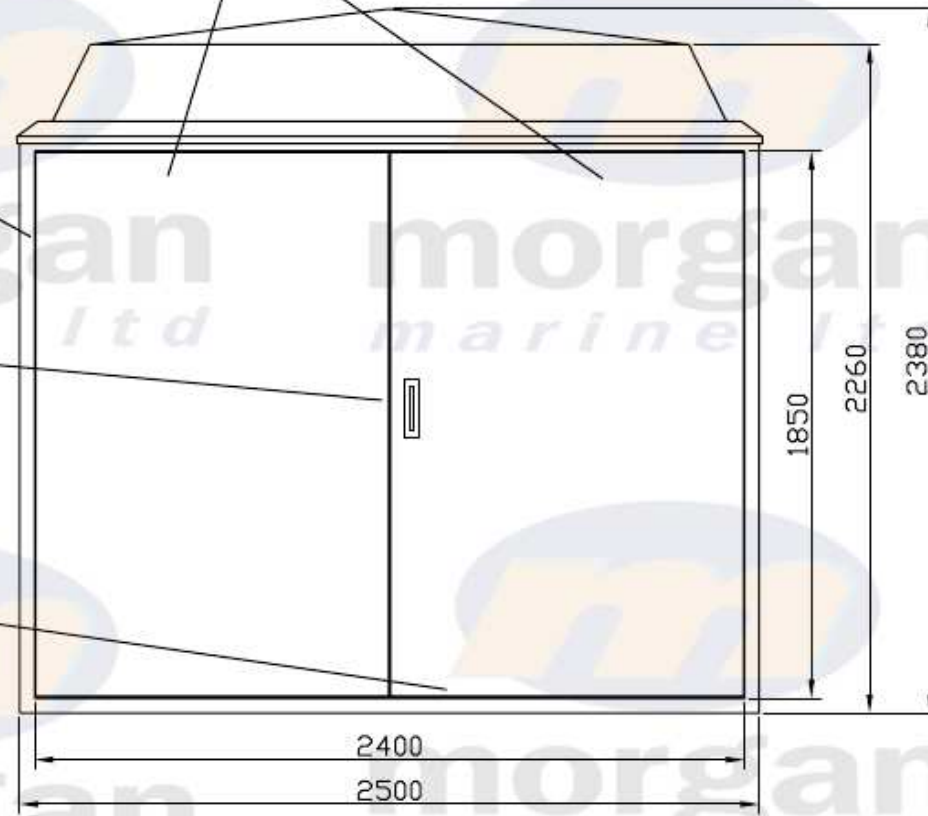

90 DEGREE DOOR STAYS (10/10 TYPE)

3 PAIRS OF BUTT HINGES 100 x 75 SECURED TO STEEL FRAMES

ESPAGNOLETTE LATCH FOR CUSTOMERS PADLOCK

RIGHT HAND DOOR FITTED WITH SHOOT BOLTS

ROOF OVERHUNG AT FRONT AND REAR TO PROVIDE HIGH LEVEL VENTILATION

GENERATOR CABLE HATCH 170 x 170 mm

3 OFF LOUVRED VENT BLOCKS 1035 x 616 TO PROVIDE LOW LEVEL VENTILATION (1 EACH SIDE, 1 IN BACK)

6 OFF GROUND FIXING BRACKETS, DRILLED FOR M12 PARABOLTS

DOUBLE DOORS 2500